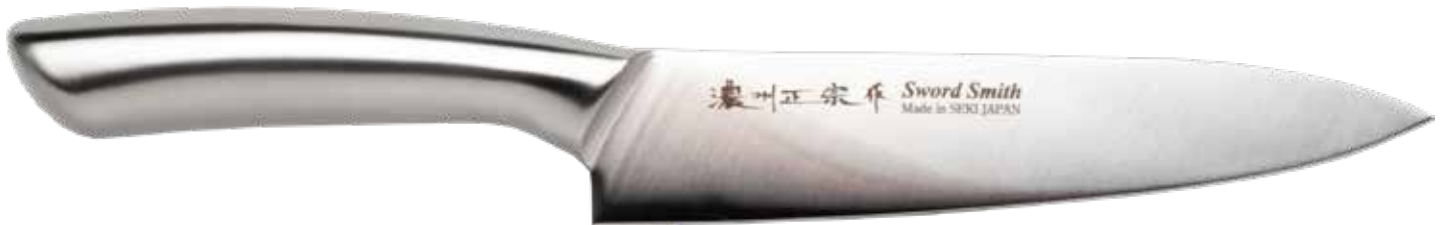

Gyutomes
Gyuto-Messer
6088302

Japanese knife, Satake
Japanisches Messer, Satake
L: 18 cm

Gyutou knife
Couteau Gyutou
6/60